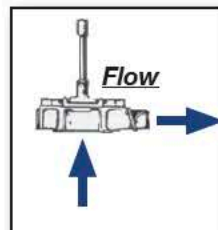

Bronze - Side Inlet

#117BR-150 1-1/2" Intake and Discharge

#117BR-200 2" Intake and Discharge

1 Gal. Per Stroke

Lever-Action Bottom Inlet

Aluminum - Bottom Inlet

#638AL-150 1-1/2" Intake and Discharge

#638AL-200 2" Intake and Discharge