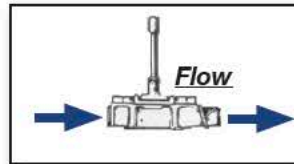

Aluminum - Side Inlet
#217AL-150
1-1/2" Intake and Discharge