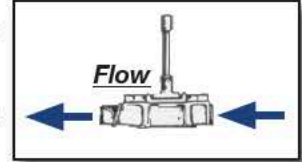

NEW!

Bronze - Bottom Inlet

#55422 2" Intake and Discharge

Aluminum - Bottom Inlet

#55412 2" Intake and Discharge