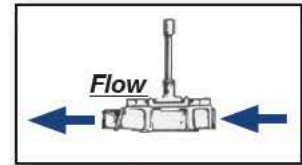

#55422 2" Intake and Discharge

Aluminum - Bottom Inlet

#55412 2" Intake and Discharge

1 Gal. Per Stroke

Lever-Action Side Inlet

Aluminum - Side Inlet

#117AL-150 1-1/2" Intake and Discharge

#117AL-200 2" Intake and Discharge