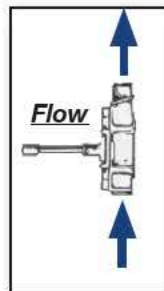

Lever-Action Side Inlet

Aluminum - Side Inlet
#217AL-150
1-1/2" Intake and Discharge

Bronze - Side Inlet
#217BR-150
1-1/2" Intake and Discharge

0.43 Gal. Per Stroke

Lever-Action Vertical Mount

Aluminum - Vertical
#256AL-150
1-1/2" Intake and Discharge