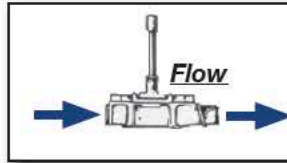

Bronze - Bottom Inlet

#638BR-150 1-1/2" Intake and Discharge

#638BR-200 2" Intake and Discharge

1 Gal. Per Stroke

EDSON Compact Manual Pumps (18 GPM)

view online  www.EdsonMarine.com/18GPM

Offset Drive

Bronze - Side Inlet
#25421 1-1/2" Intake and Discharge
Aluminum - Side Inlet
#25411 1-1/2" Intake and Discharge