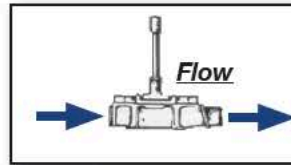

#55422 2" Intake and Discharge

Aluminum - Bottom Inlet

#55412 2" Intake and Discharge

1 Gal. Per Stroke

Lever-Action Side Inlet

Aluminum - Side Inlet

#117AL-150 1-1/2" Intake and Discharge

#117AL-200 2" Intake and Discharge