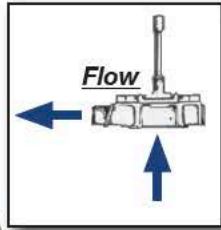

EDSON® Gallon Per Stroke Manual Pumps (30 GPM)

view online

www.EdsonMarine.com/30GPM

Flush-Mount Offset Drive

NEW!

Bronze - Side Inlet

#55722 2" Intake and Discharge

Aluminum - Side Inlet

#55712 2" Intake and Discharge