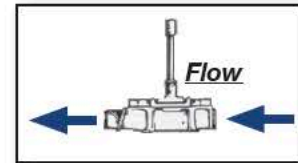

Lever-Action Side Inlet

Aluminum - Side Inlet
#217AL-150
1-1/2" Intake and Discharge

Bronze - Side Inlet
#217BR-150
1-1/2" Intake and Discharge

0.43 Gal. Per Stroke

Lever-Action Vertical Mount

Aluminum - Vertical
#256AL-150
1-1/2" Intake and Discharge